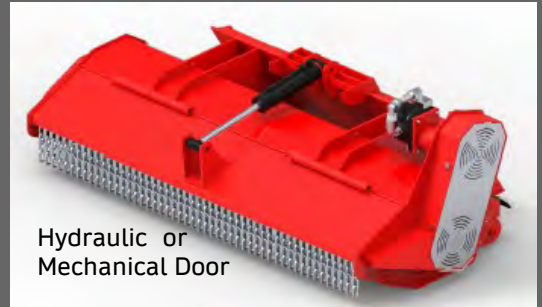

THB Medium Skid Steer Flail Mulcher

SIMATECH THB Flail - Skid Steer Mulcher will transform your Medium Skid Steer into an efficient Forestry Mulcher.

100%

MADE IN ITALY

THB – Medium Skid Steer Mulcher

Compact Powerhouse

Shredding up to 4" with Heavy Flail hammers

Double Counter knives DOMEX & HARDOX STEEL

CASAPPA Gear Motor without Case Drain

Standard Equipment

- Double Counter blade with Noise reduction
- Casappa Hydraulic Motor Group 3
- Anti-cavitation valve
- Lateral Belt transmission
- Front chain guards and rear roller
- Hydraulic hoses
- Rotor Speed 2400 to 2900 rpm

Optional Equipment

Hydraulic or Mechanical Door

Technical Specification THB Series

| Model | Weight lbs | Flow Gpm | Pressure PSI | Working width | Tools | Motor CC | Drive Line |
|---------|------------|-----------|--------------------------------------|---------------|-------|-------------------------|------------|
| THB 120 | 765 | 14 – 17.5 | 2820 - 4060 Anti Cavitation Valve | 48 | 12 | 27cc Casappa Group 3 | 3 V Belts |
| THB 140 | 800 | 14 – 17.5 | 2820 - 4060 Anti Cavitation Valve | 55 | 14 | 27cc Casappa Group 3 | 3 V Belts |